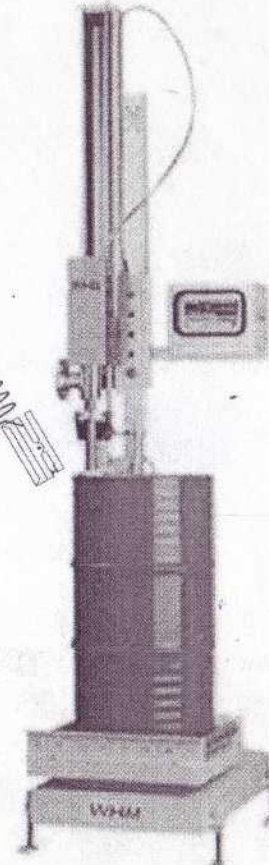

SISTEMA "TELLUS" PARA DOSIFICADOR PESADA

Tellus Example

1 Power supply and interlock output per system

SAFE AREA

Monitoring Junction Box c/w flashing indication and stowing point

Dual Circuit SS clamp and spiral cable

Monitoring Junction Box c/w flashing indication and stowing point

Dual Circuit SS clamp and spiral cable

EX AREA