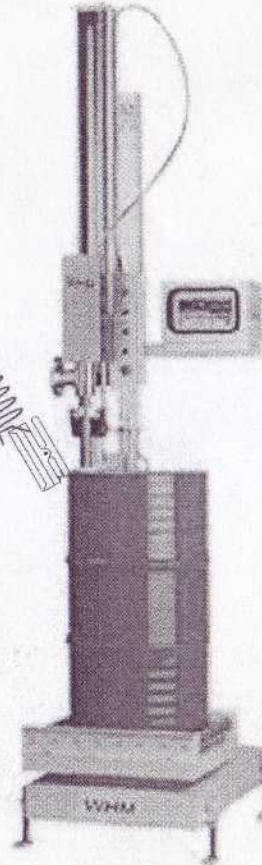

SISTEMA "TELLUS" PARA DOSIFICADOR PESADA

Tellus Example

1 Power supply and interlock output per system

SAFE AREA

Monitoring Junction Box c/w flashing indication and stowing point

Dual Circuit SS clamp and spiral cable

Monitoring Junction Box c/w flashing indication and stowing point

Dual Circuit SS clamp and spiral cable

EX AREA